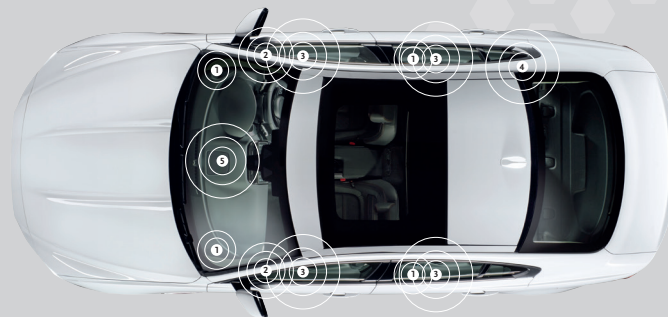

JAGUAR XE, 12 SPEAKERS POWERED BY A 400 WATT AMPLIFIER

1 TWEETER High audible frequencies, covering the upper limit of human hearing.	2 MIDRANGE Middle audio frequencies, covering human speech and most musical instruments.
3 WOOFER Low frequencies for punchy, tight bass and drums.	4 SUBWOOFER Optimal bass response in all listening locations.
5 CENTRE CHANNEL Large and stable soundstage in all locations.	

Find out more about our technologies, visit meridian-audio.com

Information correct at time of publication.